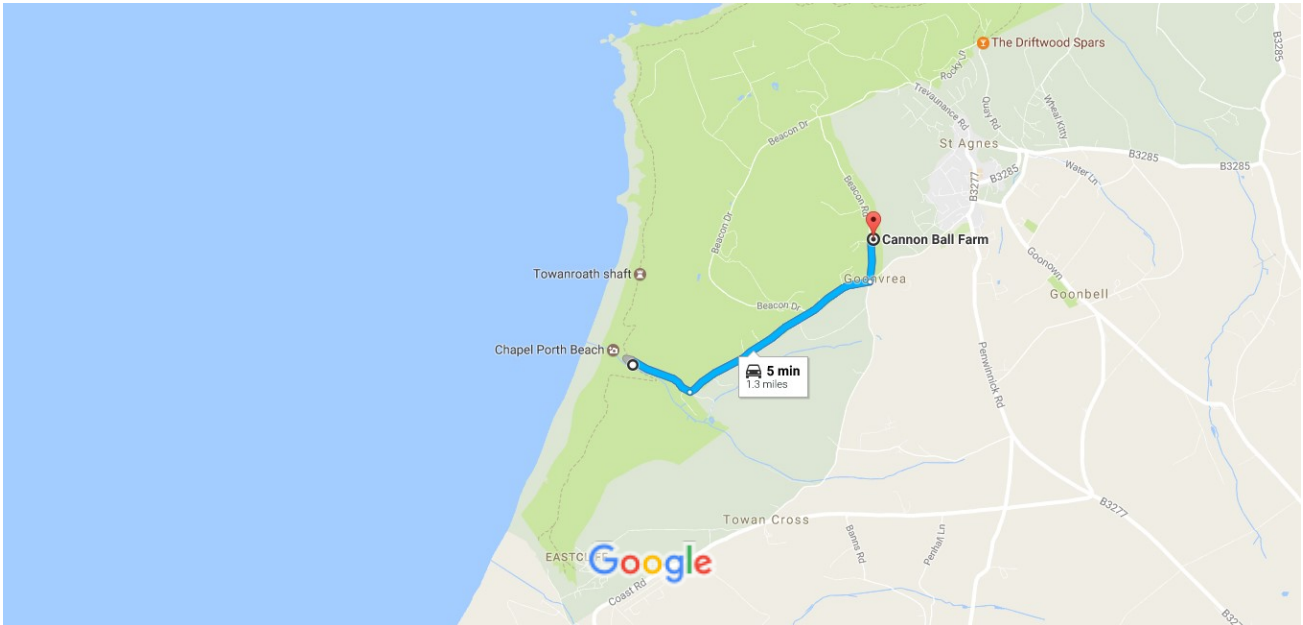

## Chapel Porth Beach Cafe to Cannon Ball Farm Drive 1.3 miles, 5 min

Directions from Sunday beach party to after-party at YJ clifftop residence and dance barn

Map data ©2017 Google 500 m

### Chapel Porth Beach Cafe

Chapel Porth, Saint Agnes TR5 0NR

1. Head south-east  
0.3 mi
2. Slight left  
0.8 mi
3. Turn left onto Beacon Rd  
0.2 mi
4. Turn right  
[i](#) Destination will be on the left  
59 ft

### Cannon Ball Farm

Beacon Rd, Saint Agnes TR5 0NG

These directions are for planning purposes only. You may find that construction projects, traffic, weather, or other events may cause conditions to differ from the map results, and you should plan your route accordingly. You must obey all signs or notices regarding your route.